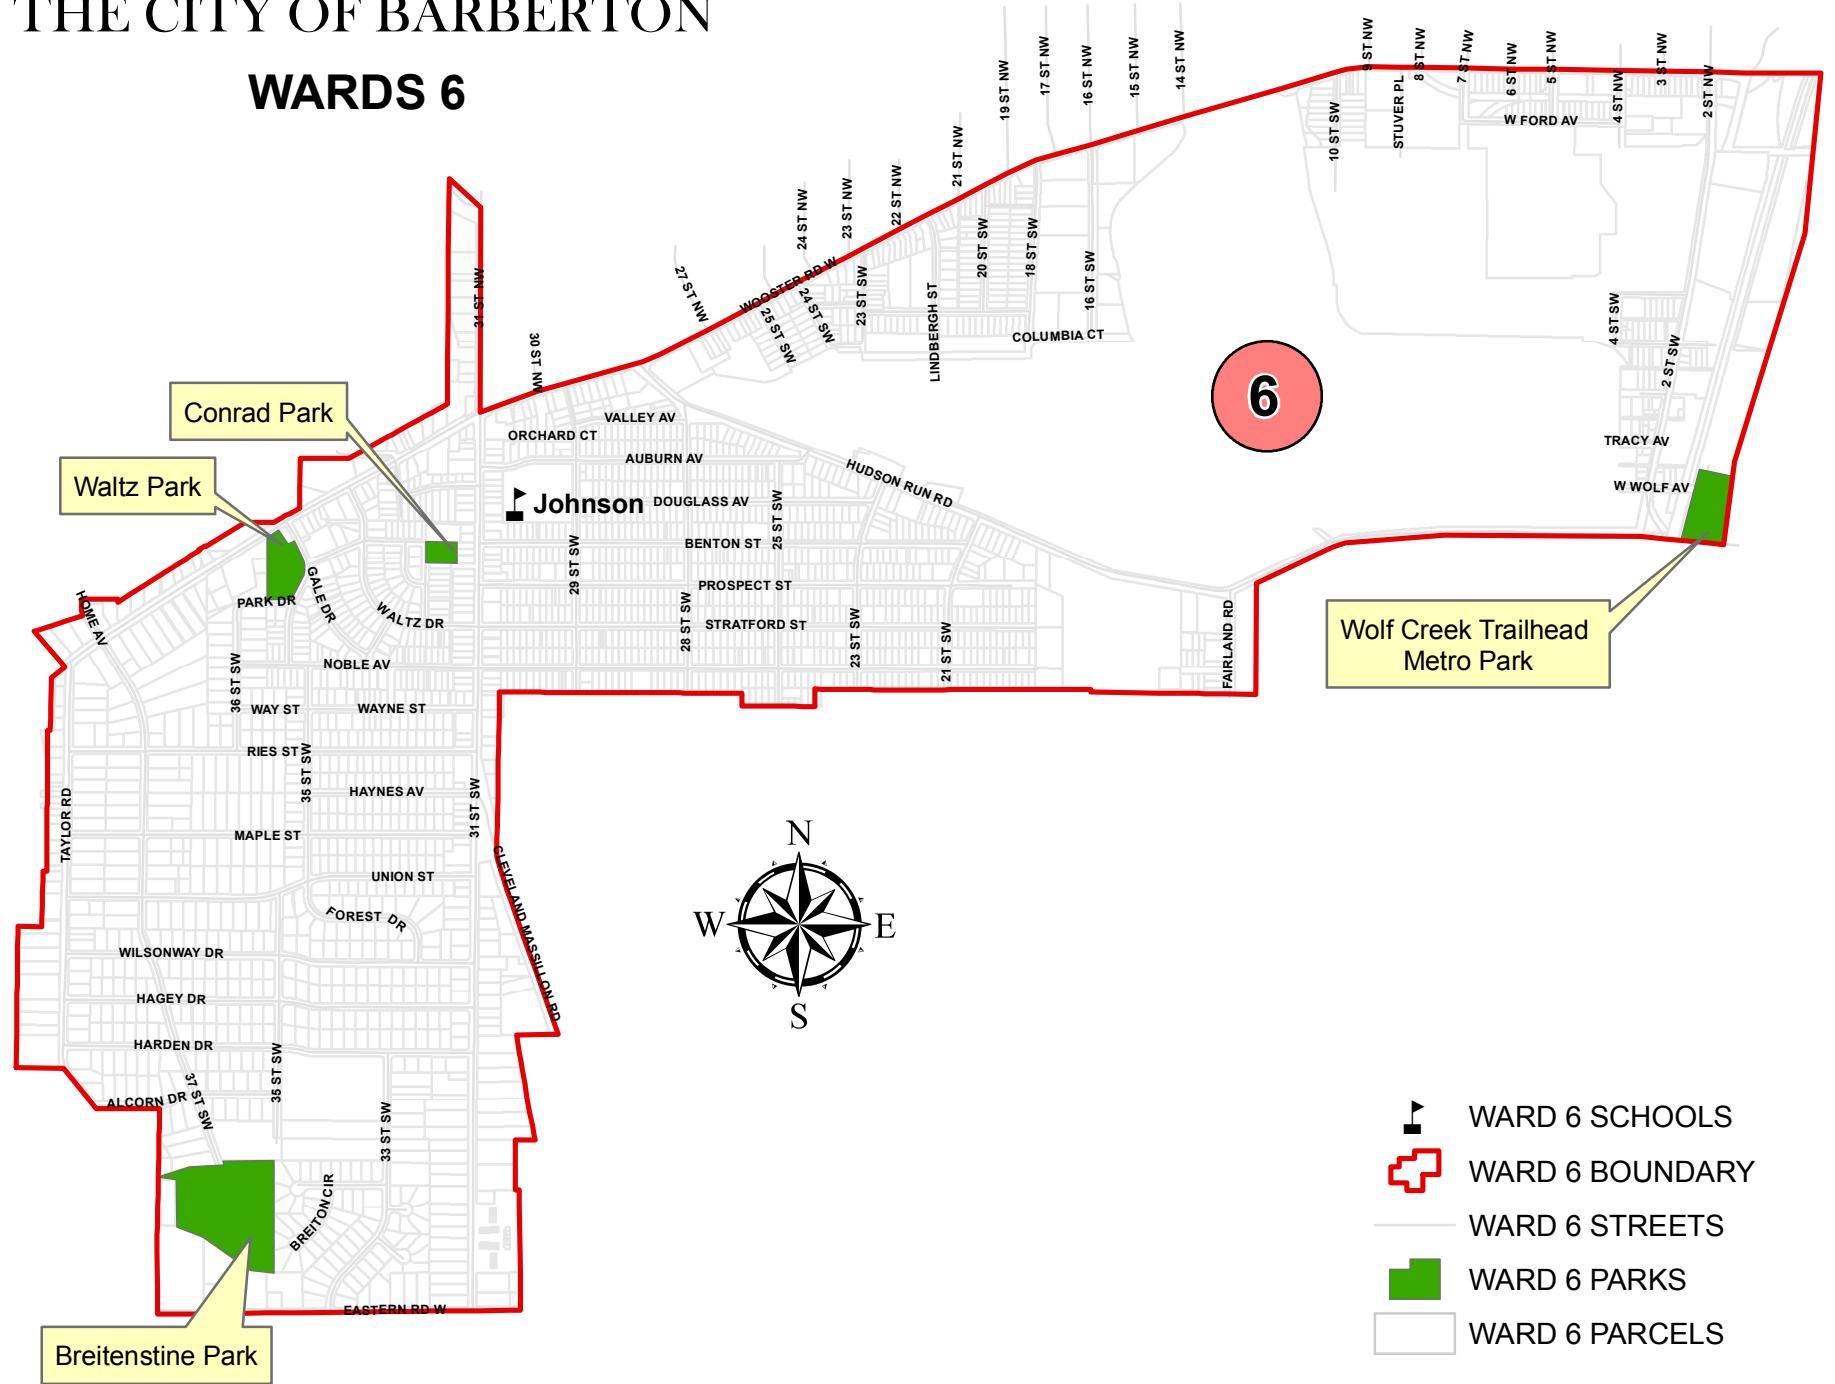

THE CITY OF BARBERTON

WARDS 6

Wolf Creek Trailhead
Metro Park

Conrad Park

Waltz Park

Breitenstine Park

- WARD 6 SCHOOLS
- WARD 6 BOUNDARY
- WARD 6 STREETS
- WARD 6 PARKS
- WARD 6 PARCELS

0 0.3 0.6 Miles